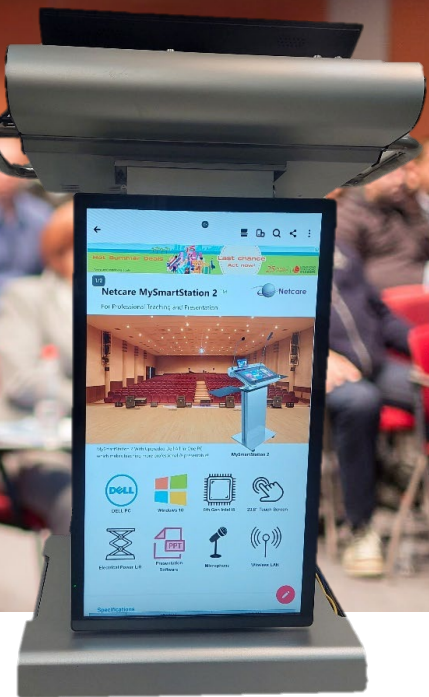

Netcare MySmartStation 3™

Digital Podium with Signage

MySmartStation 3™ with All-in-One PC and 32" Front Digital Signage which makes presentation unique and professional!

MySmartStation 3

23.6" Touch Screen
ALL in One PC

Windows 10 for PC

Office for PC
(Optional)

Microphone

32" Front Digital
Signage

Android for Digital
Signage

Electrical Power Lift

Electric adjustable
angle for PC

Specifications

	MSS3
PC Screen	ALL in One PC 23.6" multi-touch screen
PC OS	Windows 10 English, Simplified Chinese, Traditional Chinese
PC Processor	10th Generation Intel® Core™ i5-10400 processor
PC Memory	8GB, DDR4
PC Hard Drive	256GB SSD
PC Monitor	23.6" multi-touch screen
PC Microsoft Office	Microsoft Office (Optional)
PC angle	Electric angle for ALL in One
Front Screen	32" Android 9.0 screen with tempered glass (non-touch)
Dimension	790 mm L x 620mm W x 1100-1300 mm H
Electric Lift	Yes (200mm)
Wheels	4 wheels
Power	AC: 220 V - 240 V AC, 50 Hz / 60 Hz
Interface	Gooseneck Microphone, USB, VGA, HDMI, Electric Lift Adjust Button, Volume Adjust Button
Software	Presentation Software
Optional	Removable Laptop Tray
Warranty	1 Year