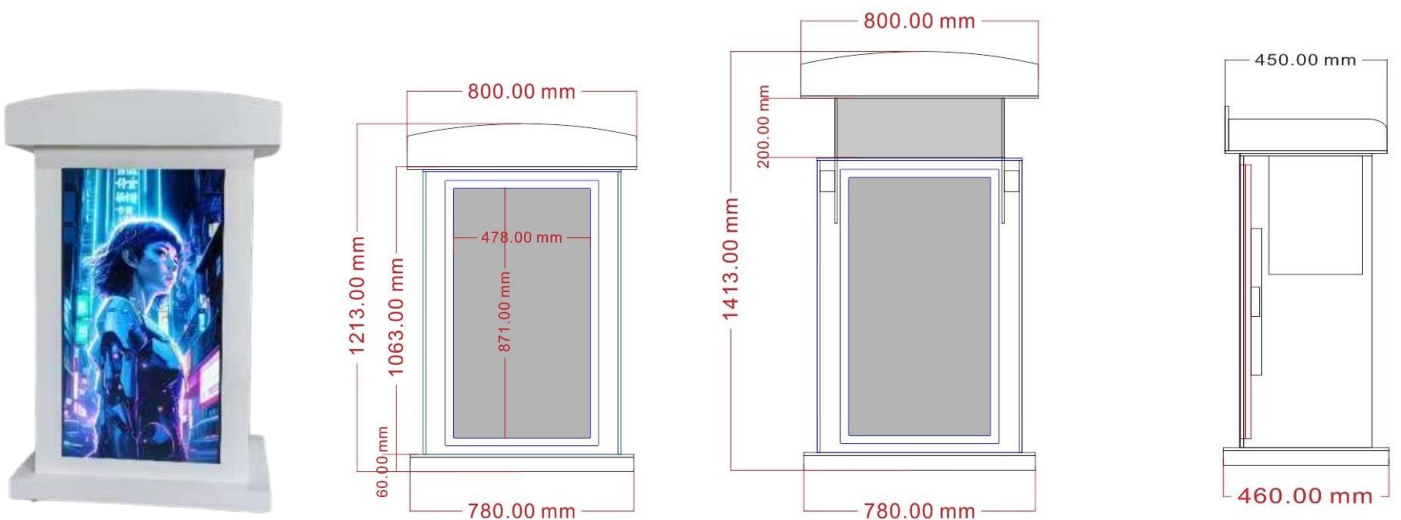

MySmartStation: Elevate Your Teaching with Professional Polish & Powerful Presentations!

**MySmartStation MSS Digital Signage**

**Electrical Power Lift**

**Microphone**

**32" Front Digital Signage**

**Android for Digital Signage**

## Specification

Part Number	MSS-DSL	MSS-DS
Display size	32" / 40"	32" / 40"
Color	Black / White	Black / White
Monitor Type	LED	LED
Resolution	1920x1080	1920x1080
OS	Android	Android
Storage	8GB	8GB
Dimension	1213*780*460mm	1213*780*460mm
Electric Lift	Yes (260mm)	No
Ports	USB x2, TF Slot, RJ45, HDMI	USB x2, TF Slot, RJ45, HDMI
Internet Connectivity	Wi-Fi / Ethernet	Wi-Fi / Ethernet
Supported Formats	Image: BMP, JPEG, PNG Video: MP4, AVI, RM/RMVB, MKV, TS, FLV, VOB, MOV, WMV Audio: MP3, WMA, APE	Image: BMP, JPEG, PNG Video: MP4, AVI, RM/RMVB, MKV, TS, FLV, VOB, MOV, WMV Audio: MP3, WMA, APE
Playback Media	Built-in Storage / SD / USB	Built-in Storage / SD / USB