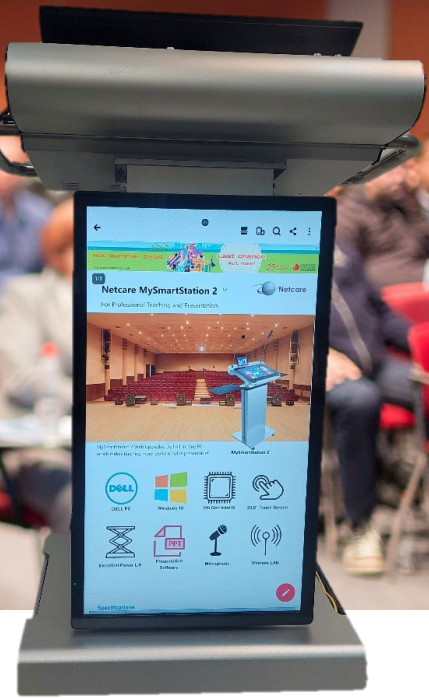

MySmartStation™ 3

Digital Podium with Signage

MySmartStation

MySmartStation™ 3 with All-in-One PC and 32" Front Digital Signage which makes presentation unique and professional!

MySmartStation 3

23.6" Touch Screen
ALL in One PC

Windows 11 for PC

Office for PC
(Optional)

Microphone

32" Front Digital
Signage

Android for Digital
Signage

Electrical Power Lift

Electric adjustable
angle for PC

Specifications

	MSS3
PC Screen	ALL in One PC 23.6" multi-touch screen
PC OS	Windows 11 English, Simplified Chinese, Traditional Chinese
PC Processor	10th Generation Intel® Core™ i5-10400 processor
PC Memory	8GB, DDR4
PC Hard Drive	256GB SSD
PC Monitor	23.6" multi-touch screen
PC Microsoft Office	Microsoft Office (Optional)
PC angle	Electric angle for ALL in One
Front Screen	32" Android 9.0 screen with tempered glass (non-touch)
Dimension	790 mm L x 620mm W x 1100-1300 mm H
Electric Lift	Yes (200mm)
Wheels	4 wheels
Power	AC: 220 V - 240 V AC, 50 Hz / 60 Hz
Interface	Gooseneck Microphone, USB, VGA, HDMI, Electric Lift Adjust Button, Volume Adjust Button
Software	Presentation Software
Optional	Removable Laptop Tray
Warranty	1 Year