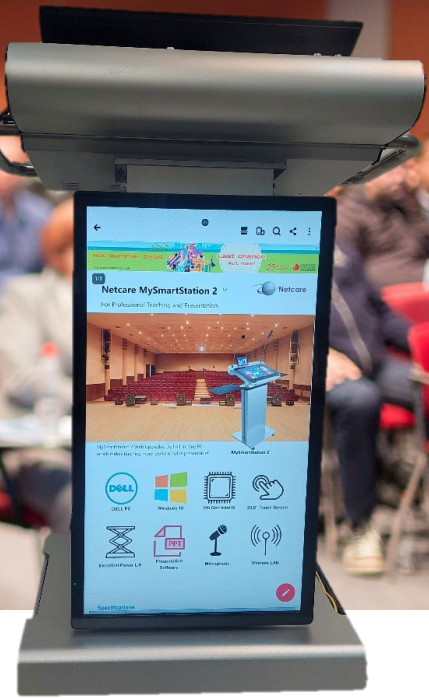

MySmartStation™ 3

Digital Podium with Signage

MySmartStation

MySmartStation™ 3 with All-in-One PC and 32" Front Digital Signage which makes presentation unique and professional!

MySmartStation 3

23.6" Touch Screen
ALL in One PC

Windows 10 for PC

Office for PC
(Optional)

Microphone

32" Front Digital
Signage

Android for Digital
Signage

Electrical Power Lift

Electric adjustable
angle for PC

Specifications

	MSS3
PC Screen	ALL in One PC 23.6" multi-touch screen
PC OS	Windows 10 English, Simplified Chinese, Traditional Chinese
PC Processor	10th Generation Intel® Core™ i5-10400 processor
PC Memory	8GB, DDR4
PC Hard Drive	256GB SSD
PC Monitor	23.6" multi-touch screen
PC Microsoft Office	Microsoft Office (Optional)
PC angle	Electric angle for ALL in One
Front Screen	32" Android 9.0 screen with tempered glass (non-touch)
Dimension	790 mm L x 620mm W x 1100-1300 mm H
Electric Lift	Yes (200mm)
Wheels	4 wheels
Power	AC: 220 V - 240 V AC, 50 Hz / 60 Hz
Interface	Gooseneck Microphone, USB, VGA, HDMI, Electric Lift Adjust Button, Volume Adjust Button
Software	Presentation Software
Optional	Removable Laptop Tray
Warranty	1 Year